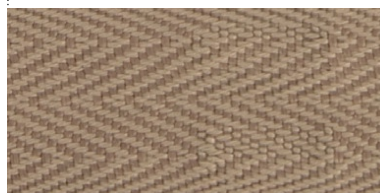

dormax
B L I N D S

ladder tape
for
Venetian
Blinds

ladder tape 13mm
(for slats 25mm)

ladder tape 25mm
(for slats 50mm)

White (WT)

Ivory (IV)

Beige (BG)

Mocca (MC)

Dark Beige (DB)

Walnut (WN)

Cacao (CC)

Black (BK)

Brown (BR)

Persimmon (PS)

Terracotta (TC)

Blue (BL)

Grey (GY)

Green (GR)

Ladder tape for Venetian Blinds

Colour guide

Ladder tape 13mm

Basswood 25mm Solid

2510	MC
2511	MC
2512	DB
2513	TC
2514	WN
2515	BR
2516	BG
2520	WT
2521	BK
2522	BK
2523	BR
2524	WN

Basswood 25mm Eco-Print

Basswood Exclusive 50mm

50-101	WT
50-102	BK
50-103	BG

Bamboo 50mm

50201	MC
50202	DB
50203	TC
50204	WN
50205	BR
50206	BG

Ventex 50mm

classic - black	BK
classic - hazel	WN
classic - light grey	*
classic - peach	MC
classic - white	WT
classic - arizona	DB
classic - bordeaux	PS
classic - land	*
classic - bright white	WT
classic - raffia	IV
nirvana - dark grey	*
nirvana - mist	*
nirvana - indigo	*
nirvana - latte	BG
nirvana-cinnamon	TC
nirvana - meadow	*
wedgewood - clay	*
wedgewood - pale grey	*
wedgewood - pale pink	*