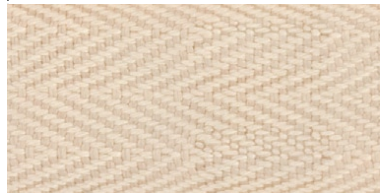

dormax
B L I N D S

ladder tape
for
Venetian
Blinds

ladder tape 13mm
(for slats 25mm)

ladder tape 25mm
(for slats 50mm)

White (WT)

Ivory (IV)

Beige (BG)

Mocca (MC)

Dark Beige (DB)

Walnut (WN)

Cacao (CC)

Black (BK)

Brown (BR)

Persimmon (PS)

Terracotta (TC)

Blue (BL)

Grey (GY)

Green (GR)

Ladder tape for Venetian Blinds

Colour guide

Ladder tape 13mm

Basswood 25mm Solid

2510	MC
2511	MC
2512	DB
2513	TC
2514	WN
2515	BR
2516	BG
2520	WT
2521	BK
2522	BK
2523	BR
2524	WN

Basswood 25mm Eco-Print

Basswood Exclusive 50mm

50-101	WT
50-102	BK
50-103	BG

Bamboo 50mm

50201	MC
50202	DB
50203	TC
50204	WN
50205	BR
50206	BG

Ventex 50mm

classic - black	BK
classic - hazel	WN
classic - light grey	*
classic - peach	MC
classic - white	WT
classic - arizona	DB
classic - bordeaux	PS
classic - land	*
classic - bright white	WT
classic - raffia	IV
nirvana - dark grey	*
nirvana - mist	*
nirvana - indigo	*
nirvana - latte	BG
nirvana-cinnamon	TC
nirvana - meadow	*
wedgewood - clay	*
wedgewood - pale grey	*
wedgewood - pale pink	*