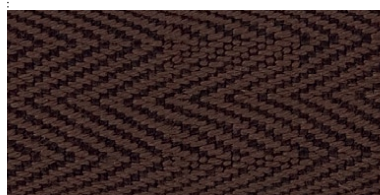

dormax
B L I N D S

ladder tape
for
Venetian
Blinds

ladder tape 13mm
(for slats 25mm)

ladder tape 25mm
(for slats 50mm)

White (WT)

Ivory (IV)

Beige (BG)

Mocca (MC)

Dark Beige (DB)

Walnut (WN)

Cacao (CC)

Black (BK)

Brown (BR)

Persimmon (PS)

Terracotta (TC)

Blue (BL)

Grey (GY)

Green (GR)

Ladder tape for Venetian Blinds

Colour guide

Ladder tape 13mm

Basswood 25mm Solid

2510	MC
2511	MC
2512	DB
2513	TC
2514	WN
2515	BR
2516	BG
2520	WT
2521	BK
2522	BK
2523	BR
2524	WN

Basswood 25mm Eco-Print

Basswood Exclusive 50mm

50-101	WT
50-102	BK
50-103	BG

Bamboo 50mm

50201	MC
50202	DB
50203	TC
50204	WN
50205	BR
50206	BG

Ventex 50mm

classic - black	BK
classic - hazel	WN
classic - light grey	*
classic - peach	MC
classic - white	WT
classic - arizona	DB
classic - bordeaux	PS
classic - land	*
classic - bright white	WT
classic - raffia	IV
nirvana - dark grey	*
nirvana - mist	*
nirvana - indigo	*
nirvana - latte	BG
nirvana-cinnamon	TC
nirvana - meadow	*
wedgewood - clay	*
wedgewood - pale grey	*
wedgewood - pale pink	*