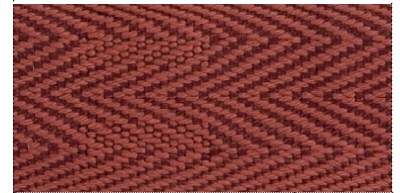

dormax
B L I N D S

ladder tape
for
Venetian
Blinds

ladder tape 13mm
(for slats 25mm)

ladder tape 25mm
(for slats 50mm)

White (WT)

Ivory (IV)

Beige (BG)

Mocca (MC)

Dark Beige (DB)

Walnut (WN)

Cacao (CC)

Black (BK)

Brown (BR)

Persimmon (PS)

Terracotta (TC)

Blue (BL)

Grey (GY)

Green (GR)

Ladder tape for Venetian Blinds

Colour guide

Ladder tape 13mm

Basswood 25mm Solid

2510	MC
2511	MC
2512	DB
2513	TC
2514	WN
2515	BR
2516	BG
2520	WT
2521	BK
2522	BK
2523	BR
2524	WN

Basswood 25mm Eco-Print