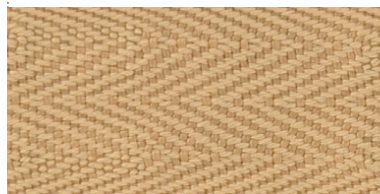

dormax
B L I N D S

ladder tape
for
Venetian
Blinds

ladder tape 13mm
(for slats 25mm)

ladder tape 25mm
(for slats 50mm)

White (WT)

Ivory (IV)

Beige (BG)

Mocca (MC)

Dark Beige (DB)

Walnut (WN)

Cacao (CC)

Black (BK)

Brown (BR)

Persimmon (PS)

Terracotta (TC)

Blue (BL)

Grey (GY)

Green (GR)

Ladder tape for Venetian Blinds

Colour guide

Ladder tape 13mm

Basswood 25mm Solid

2510	MC
2511	MC
2512	DB
2513	TC
2514	WN
2515	BR
2516	BG
2520	WT
2521	BK
2522	BK
2523	BR
2524	WN

Basswood 25mm Eco-Print

Basswood Exclusive 50mm

50-101	WT
50-102	BK
50-103	BG

Bamboo 50mm

50201	MC
50202	DB
50203	TC
50204	WN
50205	BR
50206	BG

Ventex 50mm

classic - black	BK
classic - hazel	WN
classic - light grey	*
classic - peach	MC
classic - white	WT
classic - arizona	DB
classic - bordeaux	PS
classic - land	*
classic - bright white	WT
classic - raffia	IV
nirvana - dark grey	*
nirvana - mist	*
nirvana - indigo	*
nirvana - latte	BG
nirvana-cinnamon	TC
nirvana - meadow	*
wedgewood - clay	*
wedgewood - pale grey	*
wedgewood - pale pink	*