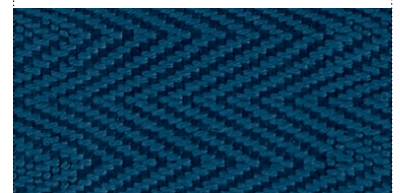

dormax
B L I N D S

ladder tape
for
Venetian
Blinds

ladder tape 13mm
(for slats 25mm)

ladder tape 25mm
(for slats 50mm)

White (WT)

Ivory (IV)

Beige (BG)

Mocca (MC)

Dark Beige (DB)

Walnut (WN)

Cacao (CC)

Black (BK)

Brown (BR)

Persimmon (PS)

Terracotta (TC)

Blue (BL)

Grey (GY)

Green (GR)

Ladder tape for Venetian Blinds

Colour guide

Ladder tape 13mm

Basswood 25mm Solid

2510	MC
2511	MC
2512	DB
2513	TC
2514	WN
2515	BR
2516	BG
2520	WT
2521	BK
2522	BK
2523	BR
2524	WN

Basswood 25mm Eco-Print