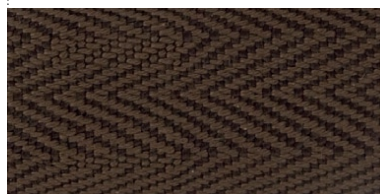

dormax
B L I N D S

ladder tape
for
Venetian
Blinds

ladder tape 13mm
(for slats 25mm)

ladder tape 25mm
(for slats 50mm)

White (WT)

Ivory (IV)

Beige (BG)

Mocca (MC)

Dark Beige (DB)

Walnut (WN)

Cacao (CC)

Black (BK)

Brown (BR)

Persimmon (PS)

Terracotta (TC)

Blue (BL)

Grey (GY)

Green (GR)

Ladder tape for Venetian Blinds

Colour guide

Ladder tape 13mm

Basswood 25mm Solid

2510	MC
2511	MC
2512	DB
2513	TC
2514	WN
2515	BR
2516	BG
2520	WT
2521	BK
2522	BK
2523	BR
2524	WN

Basswood 25mm Eco-Print

Basswood Exclusive 50mm

50-101	WT
50-102	BK
50-103	BG

Bamboo 50mm

50201	MC
50202	DB
50203	TC
50204	WN
50205	BR
50206	BG

Ventex 50mm

classic - black	BK
classic - hazel	WN
classic - light grey	*
classic - peach	MC
classic - white	WT
classic - arizona	DB
classic - bordeaux	PS
classic - land	*
classic - bright white	WT
classic - raffia	IV
nirvana - dark grey	*
nirvana - mist	*
nirvana - indigo	*
nirvana - latte	BG
nirvana-cinnamon	TC
nirvana - meadow	*
wedgewood - clay	*
wedgewood - pale grey	*
wedgewood - pale pink	*