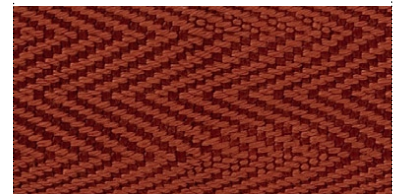

dormax
B L I N D S

ladder tape
for
Venetian
Blinds

ladder tape 13mm
(for slats 25mm)

ladder tape 25mm
(for slats 50mm)

White (WT)

Ivory (IV)

Beige (BG)

Mocca (MC)

Dark Beige (DB)

Walnut (WN)

Cacao (CC)

Black (BK)

Brown (BR)

Persimmon (PS)

Terracotta (TC)

Blue (BL)

Grey (GY)

Green (GR)

Ladder tape for Venetian Blinds

Colour guide

Ladder tape 13mm

Basswood 25mm Solid

2510	MC
2511	MC
2512	DB
2513	TC
2514	WN
2515	BR
2516	BG
2520	WT
2521	BK
2522	BK
2523	BR
2524	WN

Basswood 25mm Eco-Print