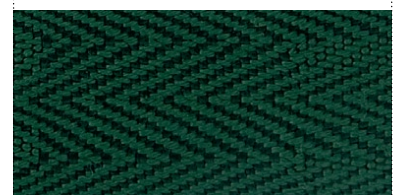

dormax
B L I N D S

ladder tape
for
Venetian
Blinds

ladder tape 13mm
(for slats 25mm)

ladder tape 25mm
(for slats 50mm)

White (WT)

Ivory (IV)

Beige (BG)

Mocca (MC)

Dark Beige (DB)

Walnut (WN)

Cacao (CC)

Black (BK)

Brown (BR)

Persimmon (PS)

Terracotta (TC)

Blue (BL)

Grey (GY)

Green (GR)

Ladder tape for Venetian Blinds

Colour guide

Ladder tape 13mm

Basswood 25mm Solid

2510	MC
2511	MC
2512	DB
2513	TC
2514	WN
2515	BR
2516	BG
2520	WT
2521	BK
2522	BK
2523	BR
2524	WN

Basswood 25mm Eco-Print