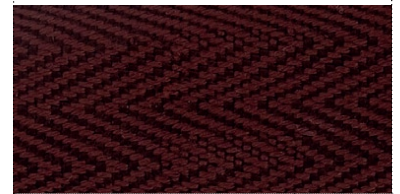

dormax
B L I N D S

ladder tape
for
Venetian
Blinds

ladder tape 13mm
(for slats 25mm)

ladder tape 25mm
(for slats 50mm)

White (WT)

Ivory (IV)

Beige (BG)

Mocca (MC)

Dark Beige (DB)

Walnut (WN)

Cacao (CC)

Black (BK)

Brown (BR)

Persimmon (PS)

Terracotta (TC)

Blue (BL)

Grey (GY)

Green (GR)

Ladder tape for Venetian Blinds

Colour guide

Ladder tape 13mm

Basswood 25mm Solid

2510	MC
2511	MC
2512	DB
2513	TC
2514	WN
2515	BR
2516	BG
2520	WT
2521	BK
2522	BK
2523	BR
2524	WN

Basswood 25mm Eco-Print